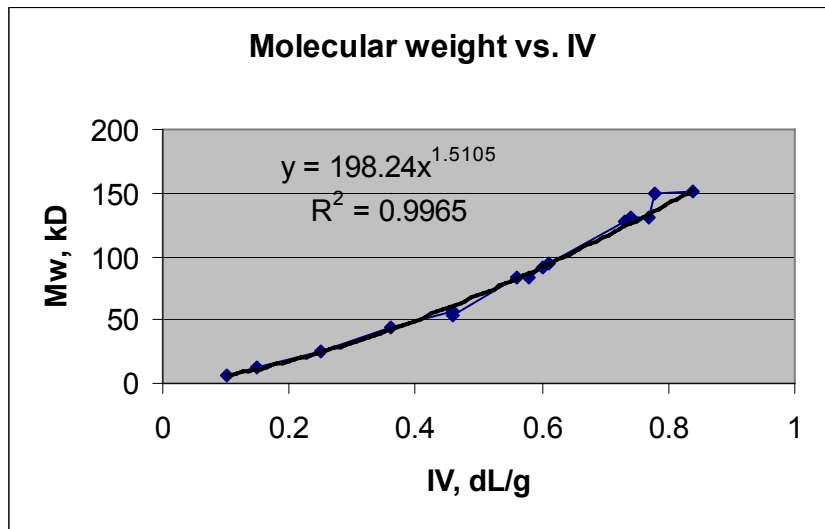

What is the correlation between Inherent Viscosity & Molecular Weight?

LAKESHORE
BIOMATERIALS

756 Tom Martin Drive
Birmingham, Al. 35211
phone 205.917.2290
fax 205.917.2291